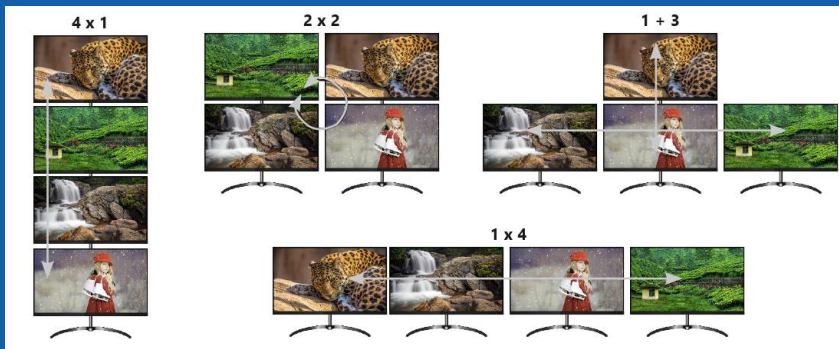

## FEATURES

- 4 Computers Share USB Peripherals (USB 3.0 ~ USB HID Depend on Model)
- **Seamless Switching** by Moving the Cursor across Screen Border and Circulating among PCs (**Roaming Mouse**)
- Flexible **Preset Screen Layout** of 1 x 4, 2 x 2, 1 + 3 or 4 x 1
- Multiple Control Methods :
  - Front Panel Push Button Control
  - Mouse Roaming Control
  - Hotkey Control
- Supports Windows & Mac , No Software Required
- Mouse Absolute Coordinate Technology Enables Seamless Switch among PCs and **Adapts to All Kinds of Mouse Resolution**

## Screen Layout Presets & Mouse Roaming Movement