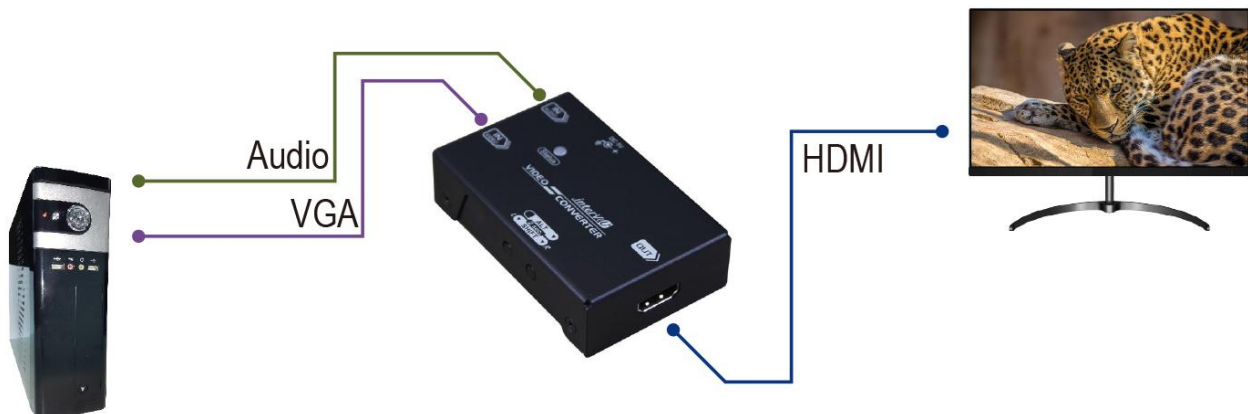

Video Converter

VGA to HDMI Converter with Audio

Model: VC-AD-1V1H

PRODUCT OVERVIEW

VGA to HDMI Converter, ADC Converter, Audio Embedding

The **VGA to HDMI Converter, VC-AD-1V1H**, converts the analogue VGA and 3.5mm stereo audio signals to a digital HDMI signal.

The, VC-AD-1V1H, VGA to HDMI Converter's video adjustment function allows for horizontal image shift on the screen to synchronise frequency. The audio embedding function combines audio from a 3.5mm source with the HDMI signal, enabling users to incorporate the audio signal for more informative content in video postproduction, which is beneficial for conference calls, meeting rooms, or showroom applications.

- Converts VGA and analog audio signals to a digital HDMI signal
- Compliant with HDMI v1.3
- Supports 8/10/12-bit deep color
- Supports resolutions up to Full HD (1920 x 1080) and QWXGA (2048 x 1152)
- Compatible with most popular video resolutions
- Screen Shift Mode allows users to adjust image positioning
- Resolution Alteration Mode supports capturing multiple similar video timings
- LED status indicator for instant troubleshooting and monitoring
- HDTV compatibility
- Intelligent EDID handling and processing algorithm ensures Plug and Play operation for HDMI systems

HARDWARE DIAGRAMS

Top and Side Views

Video Adjustment (analog to digital)

Screen Shift function can move image to right or left side on the monitor (horizontal position) for comfortable viewing.

DISCLAIMER